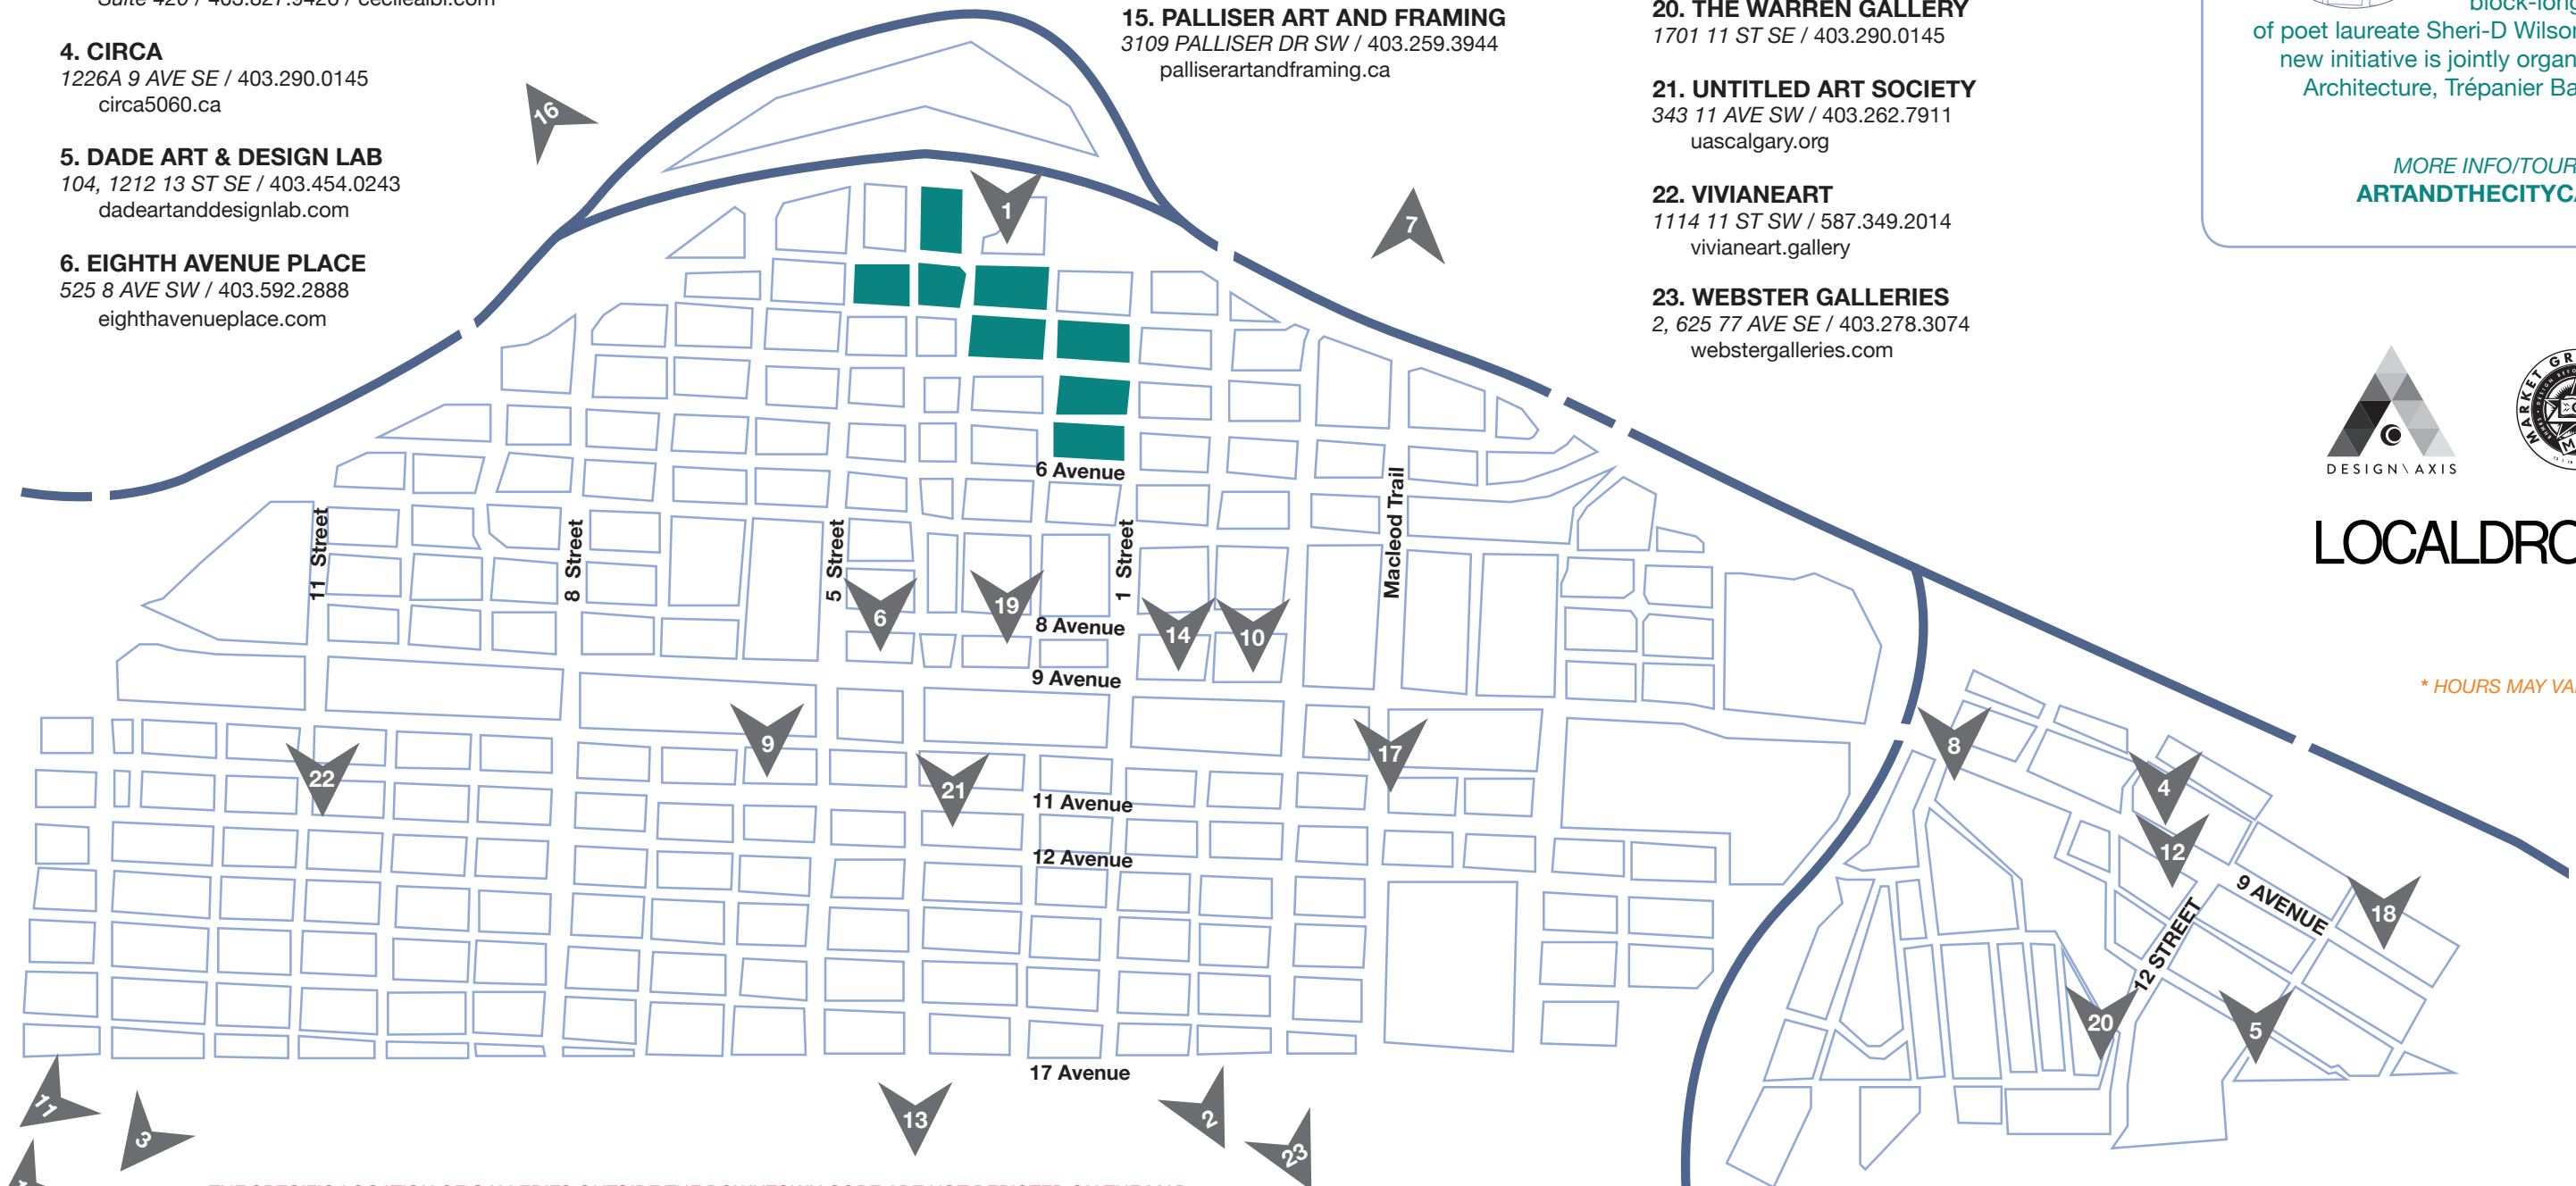

art and the city

NEW THIS YEAR!

Tours (guided and self-guided) showcasing public art in the downtown core, along with an interactive block-long visual display of poet laureate Sheri-D Wilson's poetry. This new initiative is jointly organized by Kasian Architecture, Trépanier Baer Gallery, and ArtWalk.

MORE INFO/TOUR TIMES/MAP AT ARTANDTHECITYCALGARY.COM

LOCALDROP MAG

* HOURS MAY VARY BY LOCATION

THE SPECIFIC LOCATION OF GALLERIES OUTSIDE THE DOWNTOWN CORE ARE NOT DEPICTED ON THE MAP