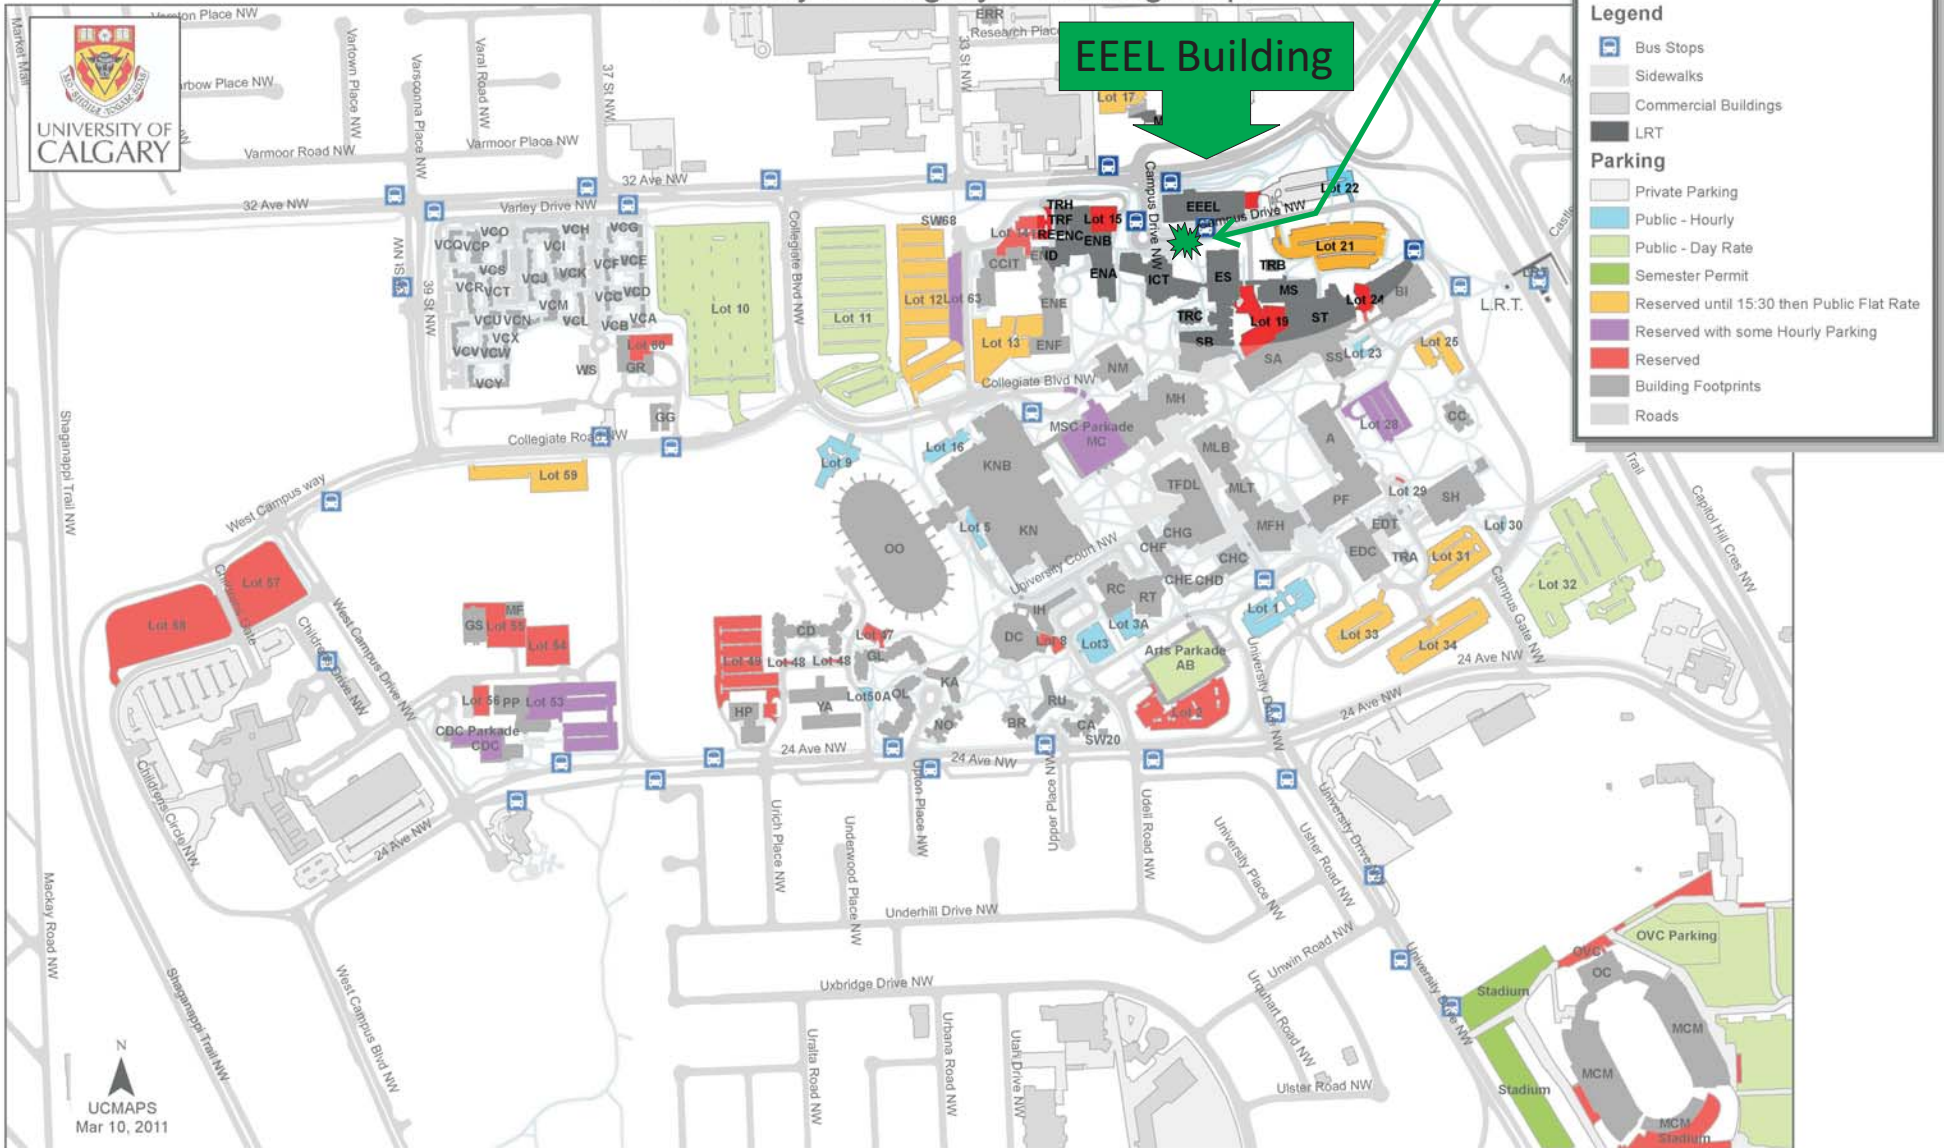

University of Calgary - Parking Map

Unveiling Location

EEEL Building

Legend

- Bus Stops
- Sidewalks
- Commercial Buildings
- LRT

Parking

- Private Parking
- Public - Hourly
- Public - Day Rate
- Semester Permit
- Reserved until 15:30 then Public Flat Rate
- Reserved with some Hourly Parking
- Reserved
- Building Footprints
- Roads

UCMAPS
Mar 10, 2011